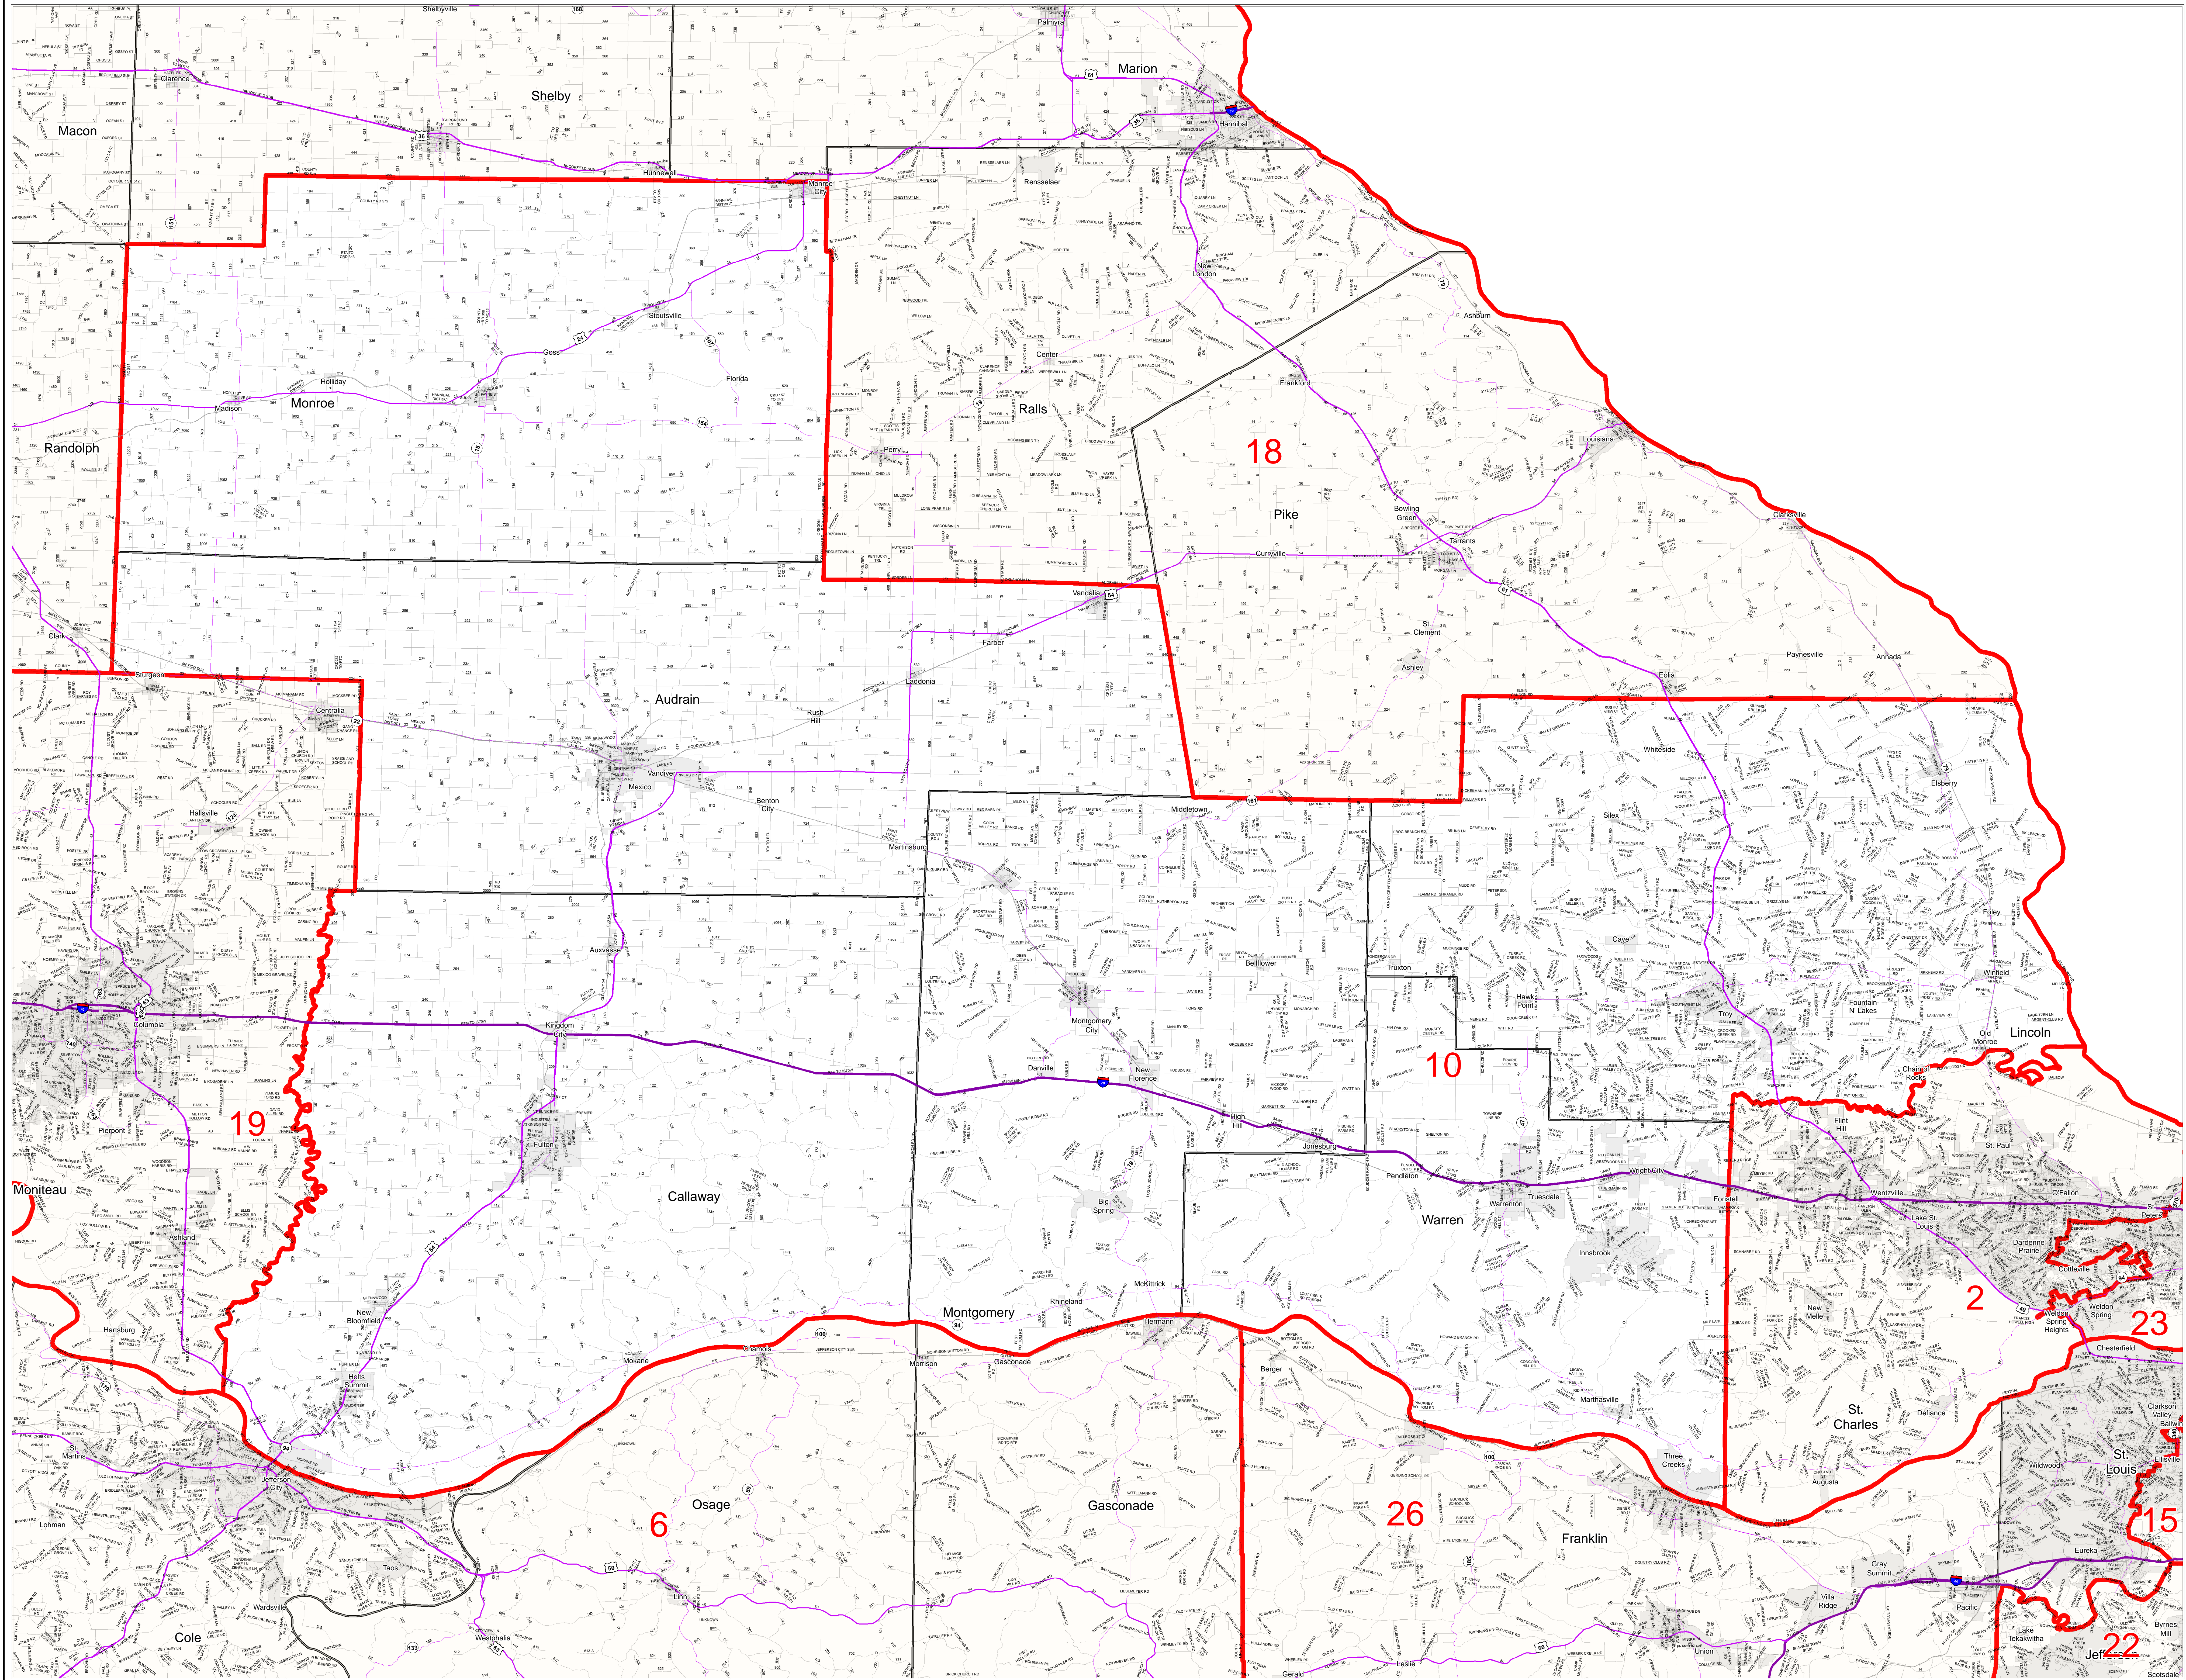

Missouri State Senate District Number 10

2012 Senate Apportionment Commission – Final Plan

- Districts
 - Counties
 - Interstates
 - U.S. Highways
 - MO Highways
 - Streets
 - Incorporated Places*
 - Area Outside of Featured District
- Note: *Includes census designated places (CDPs).